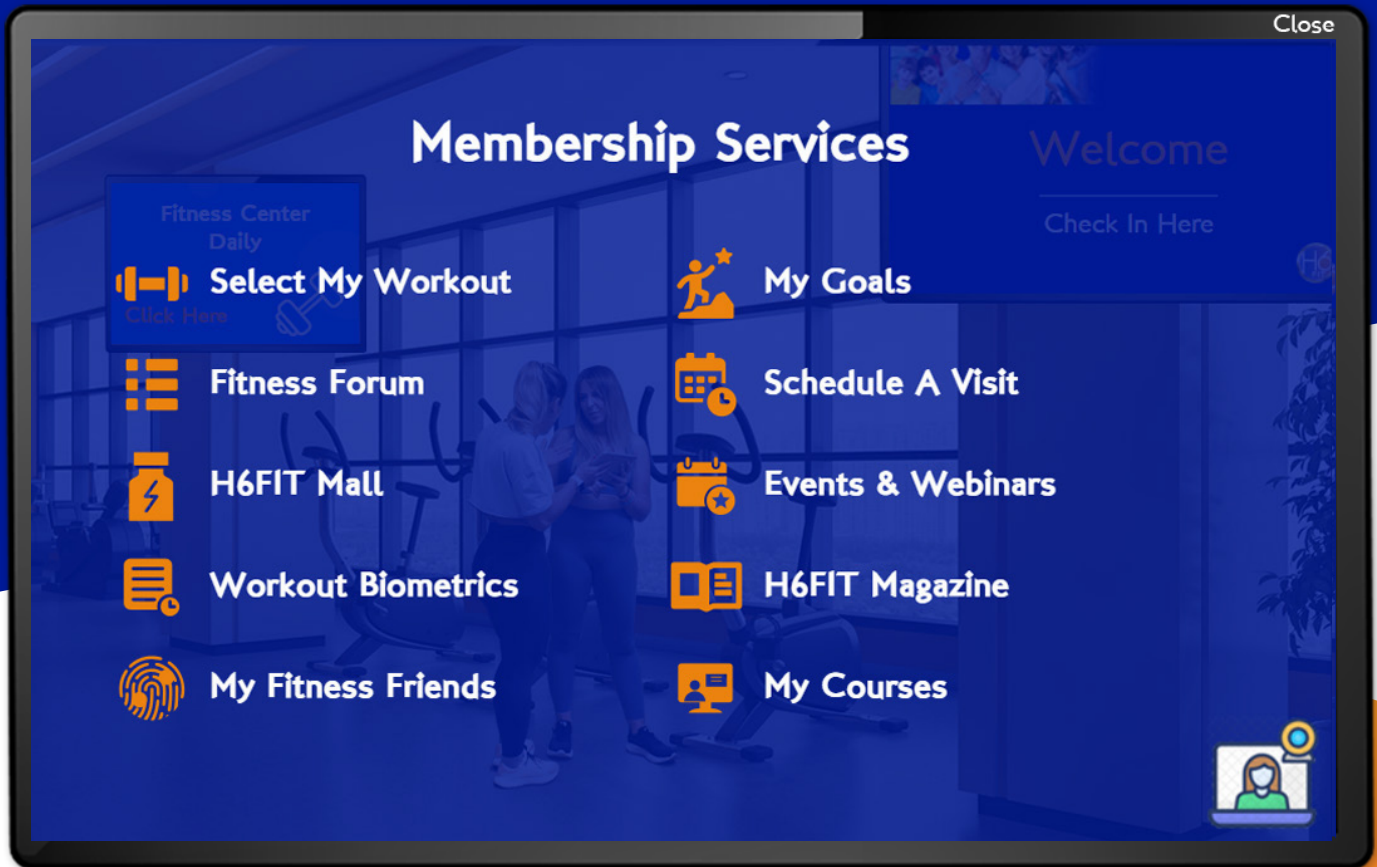

- Click the cutting board on the counter to access the Nutrition Center Meal Planning & Recipe Guide

Meal Planning & Recipes

- When you're done exploring, click the close button to close the Nutrition Center Membership Services Menu.

- Click the Exit sign on the back wall to return to the Member Services Directory.

Exit Sign

H6FIT Fitness Center

- Hover your cursor over  the Fitness Center (#3) and click on it. This will take you to the Fitness Center.

H6FIT Fitness Center

- Click on the photo of Adriana Albritton to learn more about her.
- Click on the Smart TV Panel on the back wall.

H6FIT Fitness Center Smart TV Panel

- This will open the Fitness Center Membership Services Menu.

H6FIT Fitness Center Membership Services Menu

H6FIT Fitness Center Daily News Smart TV Panel

- Go ahead and explore. Click the close button to go back to a previous screen.
- When you're done exploring, click the close button to close the Fitness Center Membership Services Menu.
- Click on the H6FIT Fitness Center Daily News Smart TV Panel to see new fitness tips and information.