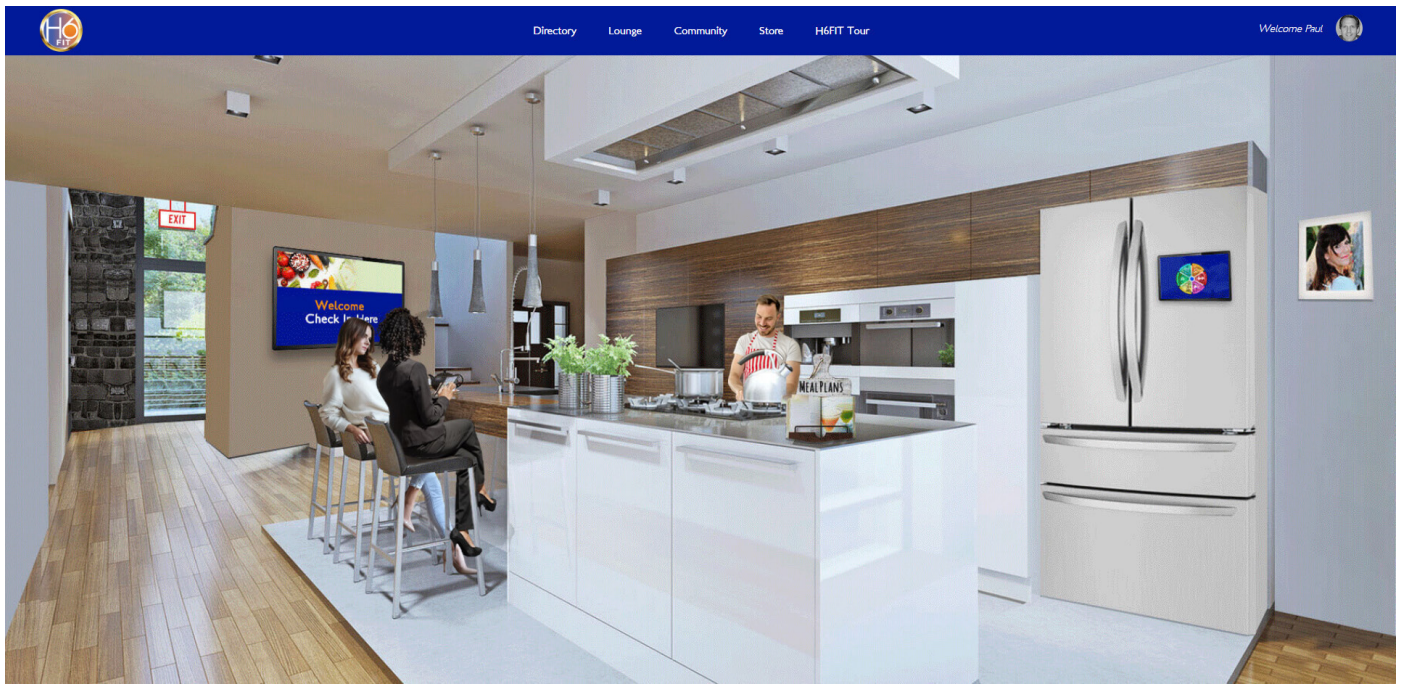

H6FIT Neuroscience Center Smart TV Panel

- This will open the Membership Services Menu for the Neuroscience Center.

H6FIT Neuroscience Center Membership Services Menu

- Go ahead and explore. Click the close button to go back to a previous screen.
- When you're done exploring, click the close button to close the Neuroscience Center Membership Services Menu.
- Click the Exit sign on the bookshelf to return to the Member Services Directory.

Exit Sign

H6FIT Nutrition Center

- Hover your cursor over  the Nutrition Center (#2) and click on it. This will take you to the Nutrition Center.

H6FIT Nutrition Center

- Click on the picture of Dina Radcliffe to the right of the refrigerator to learn more about her.
- Click on the Smart TV Panel on the back wall.