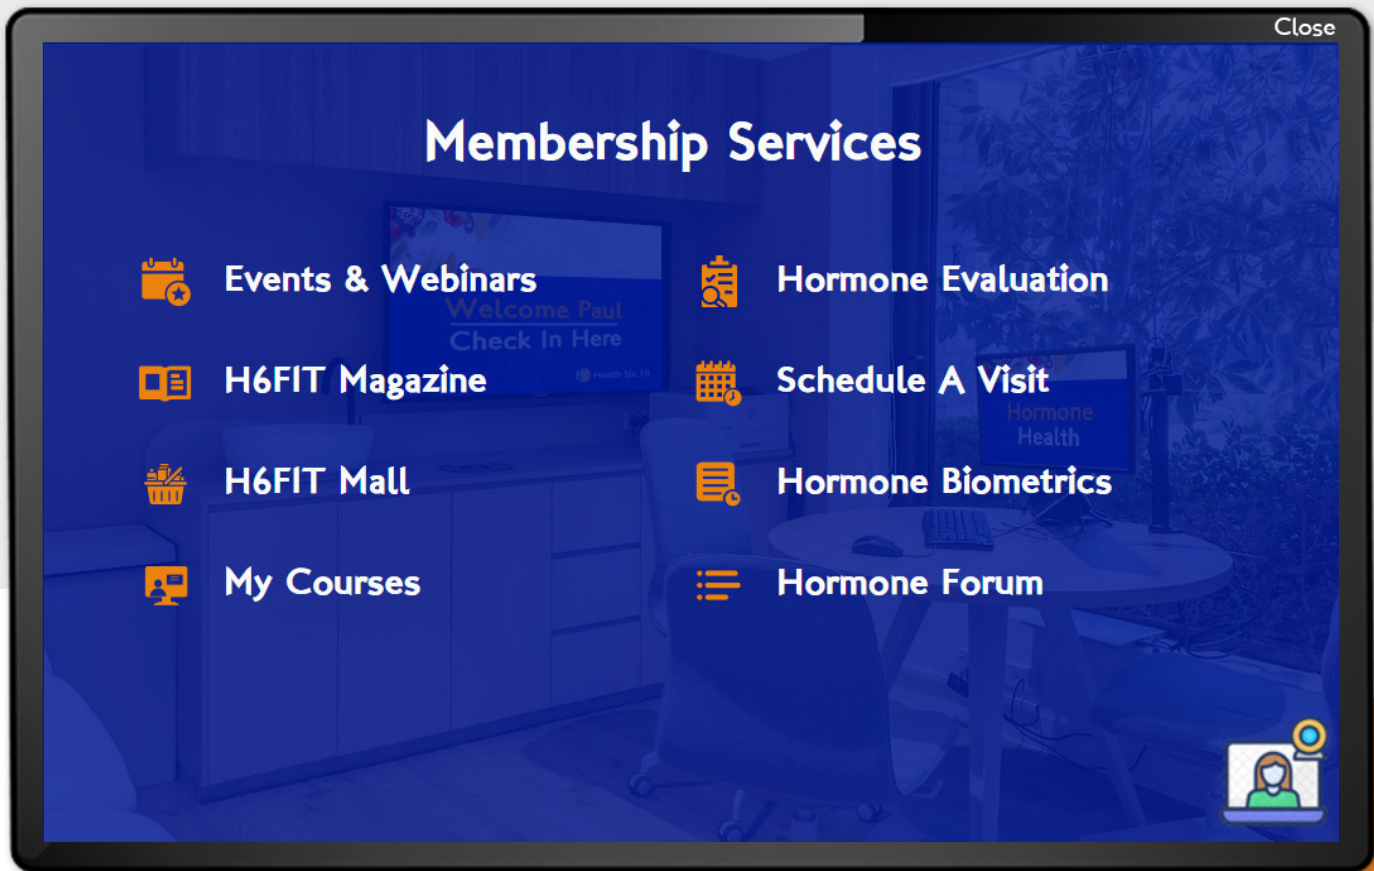

- Click on any supplement bottle on the right wall to learn more about that supplement and order from the H6FIT Wellness Center Marketplace.

- Click the Up & Down arrows under the shelves to scroll through the supplements showcase.

H6FIT Supplement Showcase

- When you're done exploring, click the close button.

Exit Sign

- Click the Exit sign on the back wall to return to the Member Services Directory.

H6FIT Hormone Center

- Hover your cursor over  the Hormone Center (#5) and click on it. This will take you to the Hormone Center.

H6FIT Hormone Center

- Click on the picture of Dr. Warren Daniel to learn more about him.
- Find the H6FIT Smart TV Panel and click on it.

H6FIT Hormone Center Smart TV Panel

- This will open the Hormone Center Membership Services Menu.

H6FIT Hormone Center Membership Services Menu

- Go ahead and explore. Click the close button to go back to a previous screen.
- When you're done exploring, click the close button to close the Supplements Center Membership Services Menu.
- Click the Hormone Center computer on the table to read the Magazine.