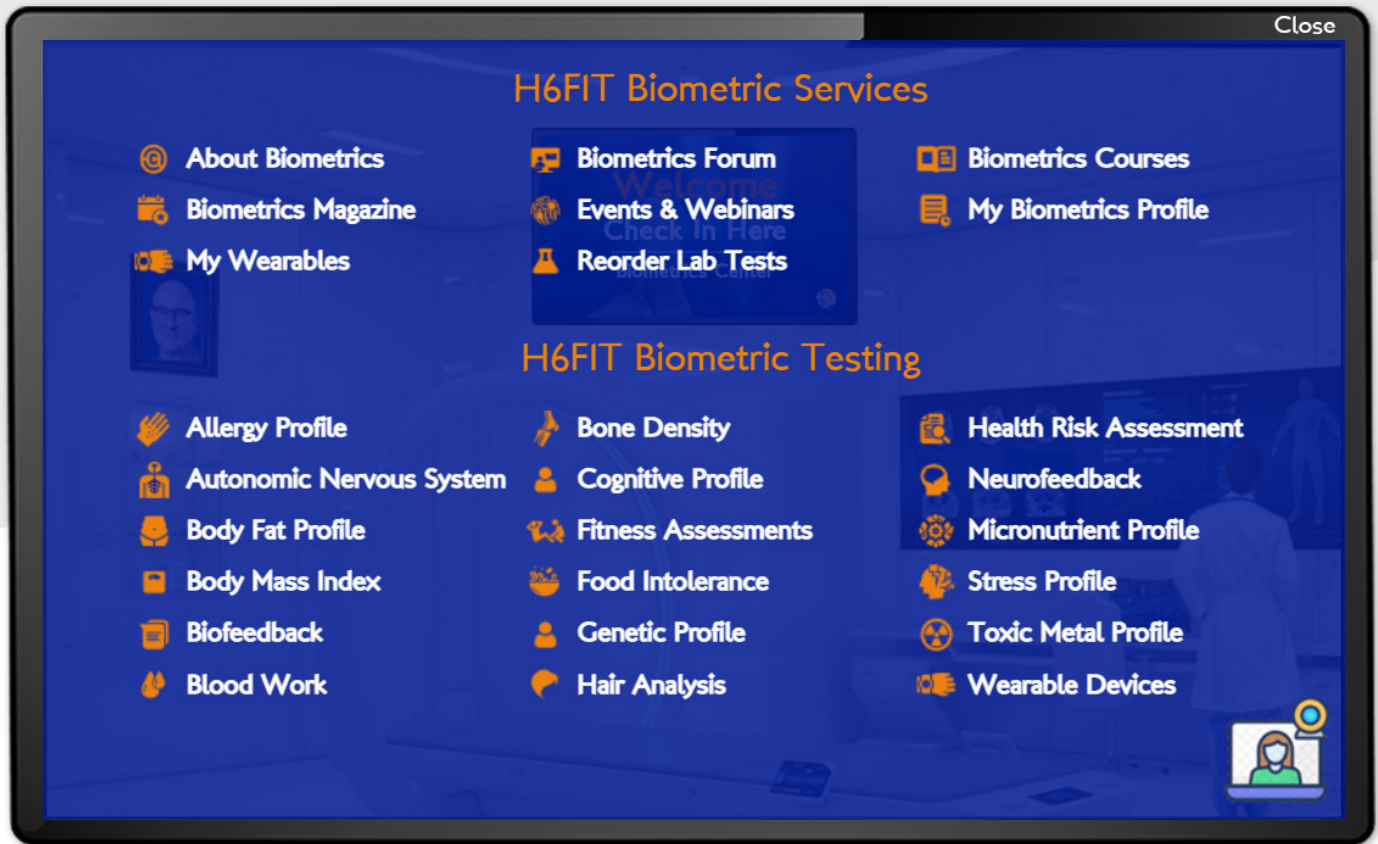

- Hover your cursor over  the Biometrics Center (#6) and click on it. This will take you to the Biometrics Center.

H6FIT Biometrics Center

- Click on the photo of Dr. Reynes to learn more about him.
- Find the H6FIT Smart TV Panel and click on it.

H6FIT Biometrics Center Smart TV Panel

- This will open the Biometrics Center Membership Services Menu.

H6FIT Biometrics Center Membership Services Menu

- Go ahead and explore. Click the Close button to return to a previous menu.
- When you're done exploring, click the close button to close the Biometrics Center Membership Services Menu.