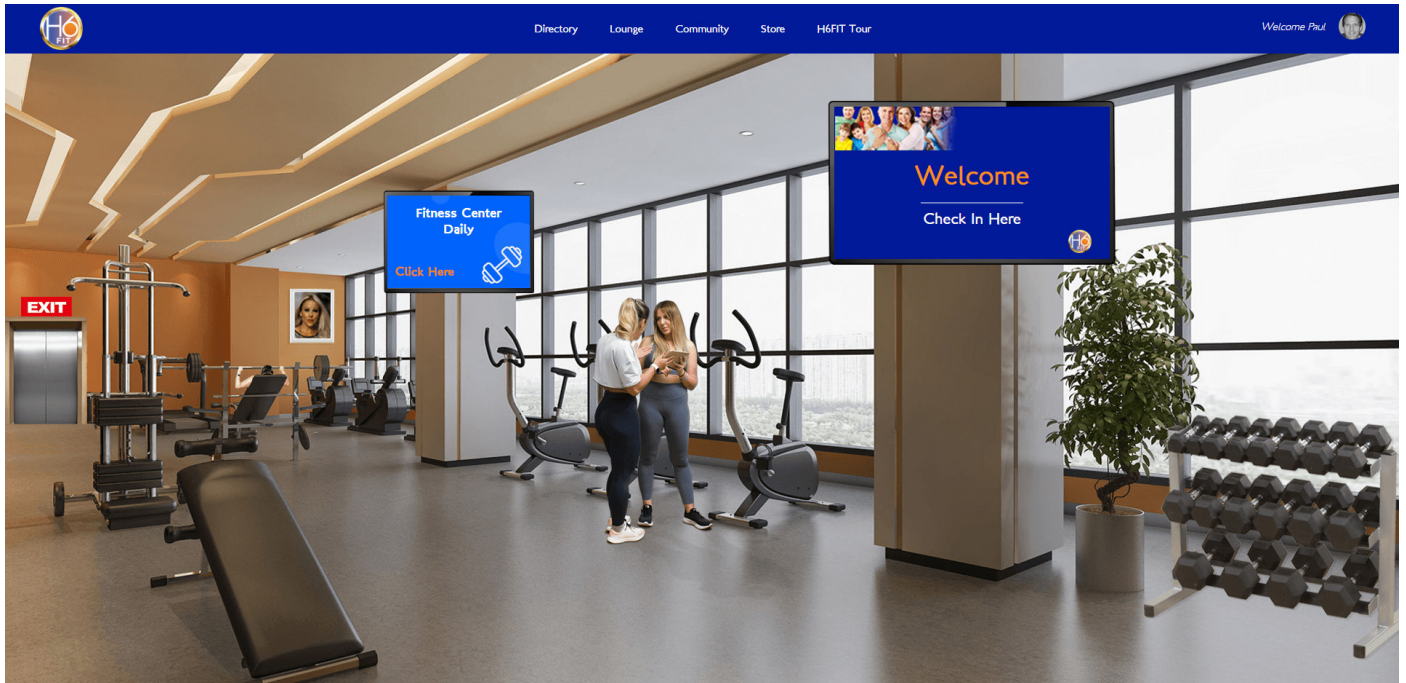

H6FIT Nutrition Center Smart TV Panel

- This will open the Nutrition Center Membership Services Menu.

H6FIT Nutrition Center Membership Services Menu

- Go ahead and explore. Click the close button to go back to a previous screen.

- Click the cutting board on the counter to access the Nutrition Center Meal Planning & Recipe Guide

Meal Planning & Recipes

- When you're done exploring, click the close button to close the Nutrition Center Membership Services Menu.

- Click the Exit sign on the back wall to return to the Member Services Directory.

Exit Sign

H6FIT Fitness Center

- Hover your cursor over  the Fitness Center (#3) and click on it. This will take you to the Fitness Center.