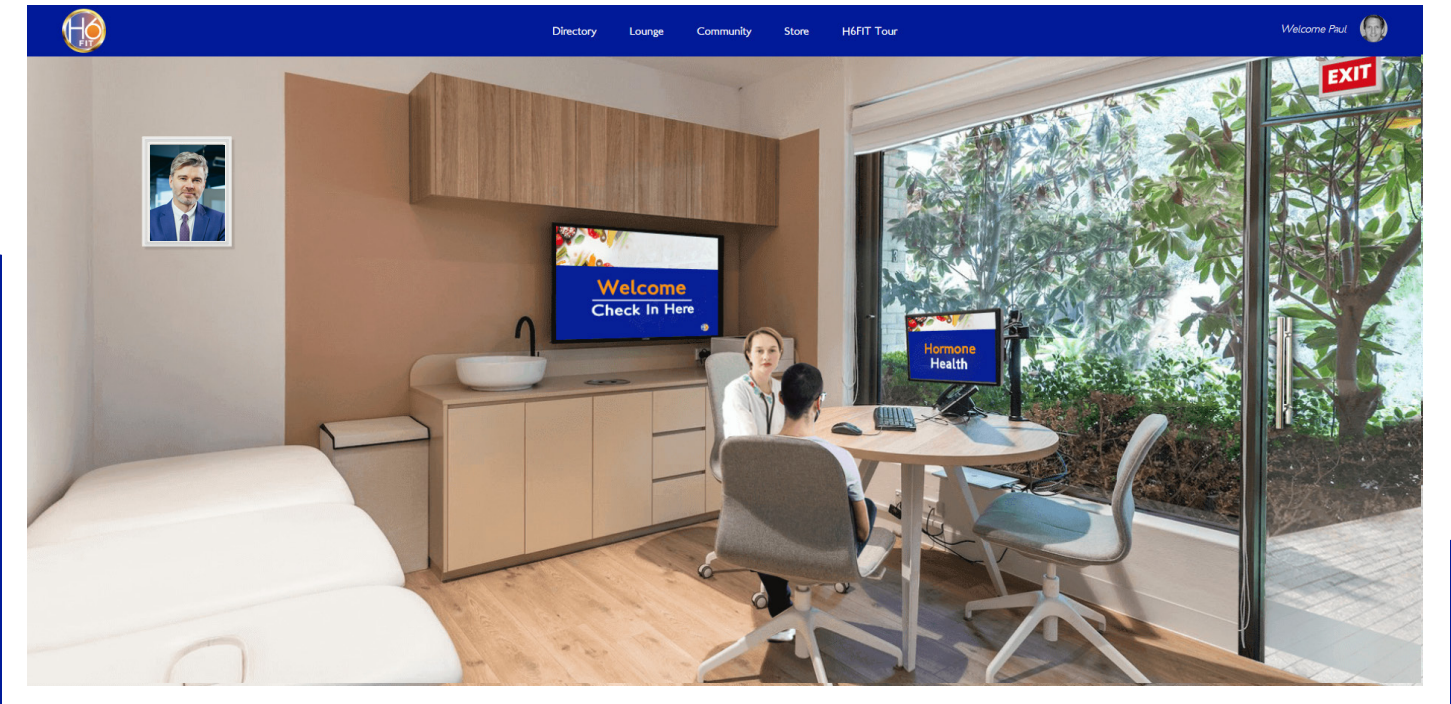

H6FIT Supplement Showcase

- When you're done exploring, click the close button.

Exit Sign

- Click the Exit sign on the back wall to return to the Member Services Directory.

H6FIT Hormone Center

- Hover your cursor over  the Hormone Center (#5) and click on it. This will take you to the Hormone Center.

H6FIT Hormone Center

- Click on the picture of Dr. Warren Daniel to learn more about him.
- Find the H6FIT Smart TV Panel and click on it.

H6FIT Hormone Center Smart TV Panel

- This will open the Hormone Center Membership Services Menu.