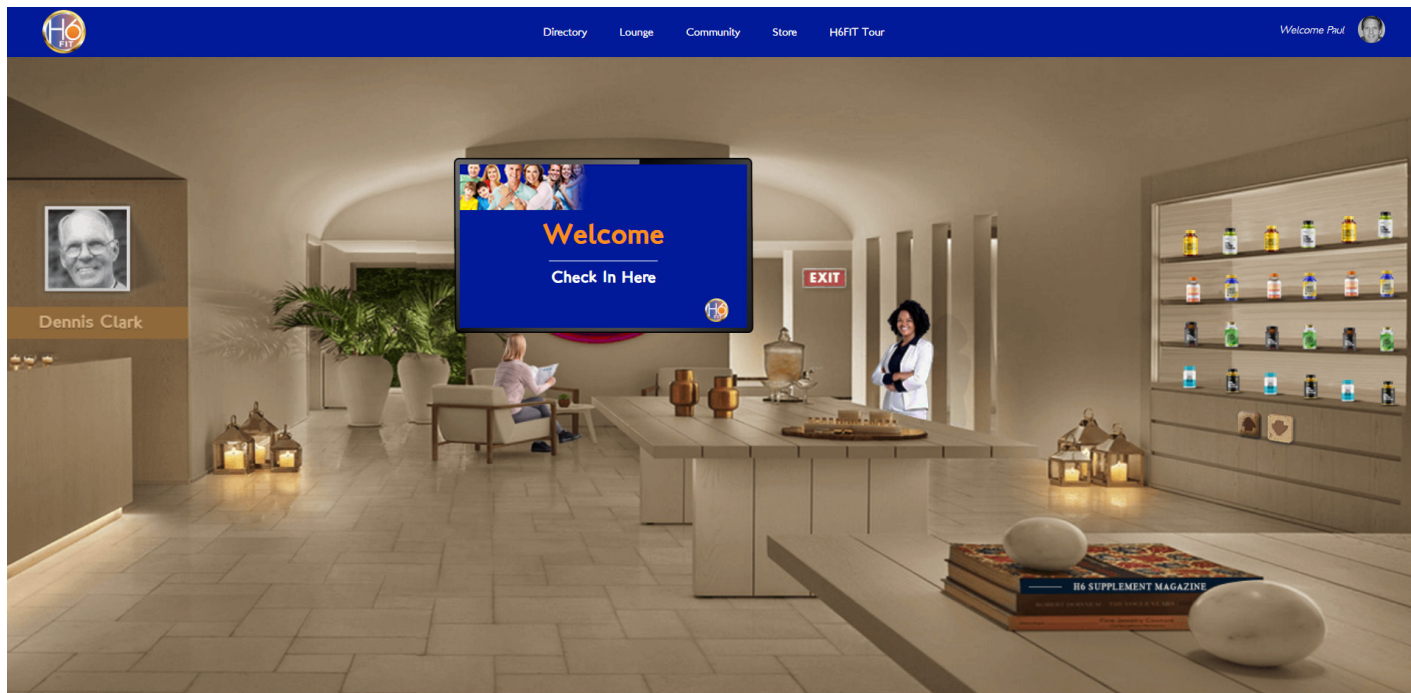

H6FIT Supplement Center

- Hover your cursor over the Supplement Center (#4) and click on it. This will take you to the Supplement Center.

H6FIT Supplement Center

- Click on the photo of Dennis Clark to learn more about him.
- Find the H6FIT Smart TV Panel and click on it.